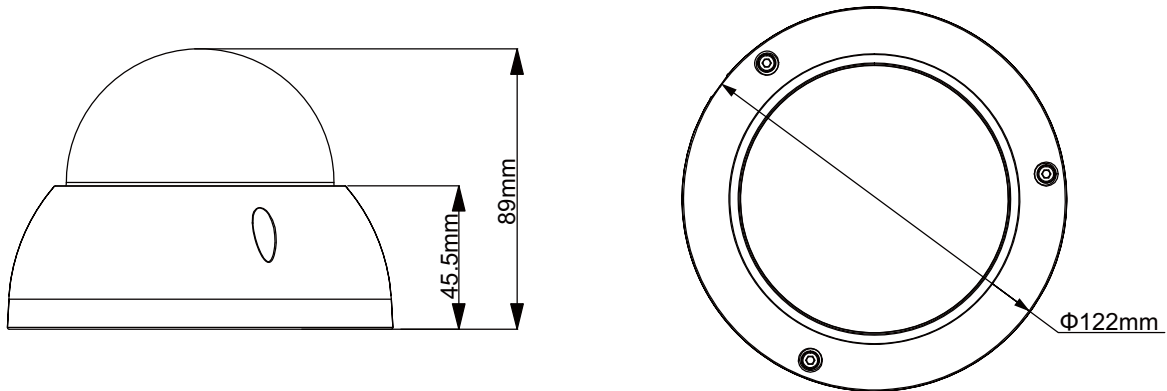

### Features

- 1/2.9" 2Megapixel CMOS
- 25/30@1080P, 25/30/50/60fps@720P
- High speed, long distance real-time transmission
- HD and standard definition switchable
- OSD Menu, control over coaxial cable
- Day/Night(ICR), AWB, AGC, BLC, 3D-DNR
- 2.7~12mm motorized lens
- Max. IR LEDs length 30m, Smart IR
- IP66, IK10, DC12V

## Technical Specifications

Model	DH-HAC-HDBW2220RP-Z	DH-HAC-HDBW2220RN-Z
<b>Camera</b>		
Image Sensor	1/2.9" 2Megapixel CMOS	
Effective Pixels	1984(H)×1105(V)	
Electronic Shutter	1/3s~1/100,000s	
Video Frame Rate	25/30/50/60fps@720P; 25/30fps@1080P	
Synchronization	Internal	
Min. Illumination	0.005Lux@F1.2(AGC ON), 0Lux IR on	
Video Output	1-channel BNC HDCVI high definition video output/ CVBS standard definition video output (Can switch)	
<b>Camera Features</b>		
Max. IR LEDs Length	30m, Smart IR	
Day/Night	Auto(ICR) / Color / B/W	
Noise Reduction	2D/3D	
OSD Menu	Support	
<b>Lens</b>		
Focal Length	2.7~12mm motorized	
Lens Type	Motorized / Fixed Iris	
Mount Type	Φ14	
<b>General</b>		
Power Supply	DC12V±10%	
Power Consumption	Max 9.6W	
Working Environment	-30°C~+60°C / Less than 95%RH (no condensation)	
Transmission Distance	Over 300m via 75-3 coaxial cable	
Ingress Protection	IP66 & IK10	
Dimensions	Φ122mm×89mm	
Weight	0.45kg	

## Dimensions (mm)

---